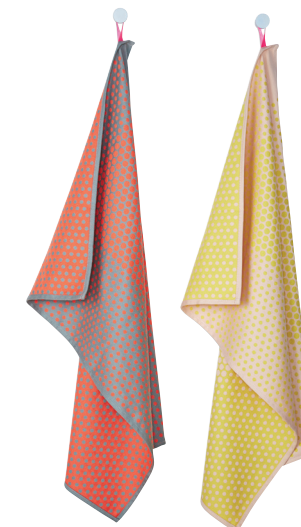

←
Design Within
Reach **Terra Cotto**
casserole, $75

↑
Design Within Reach **S+B**
tea towels, $25