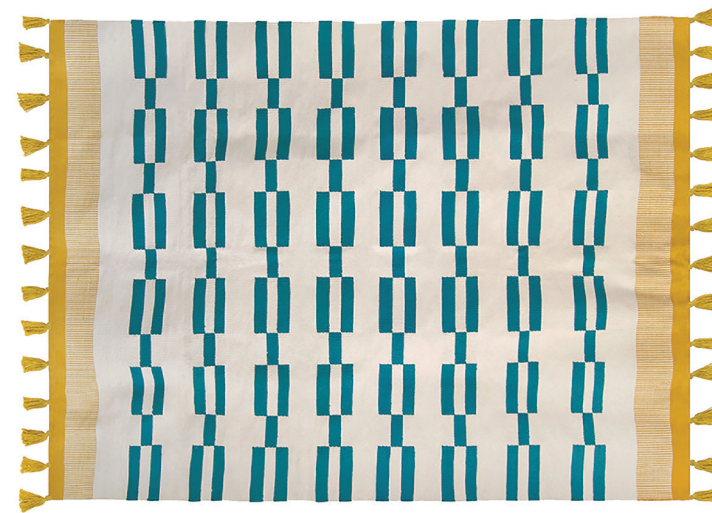

←
Kilim **Echo** rug,
$255, 54kibo.com